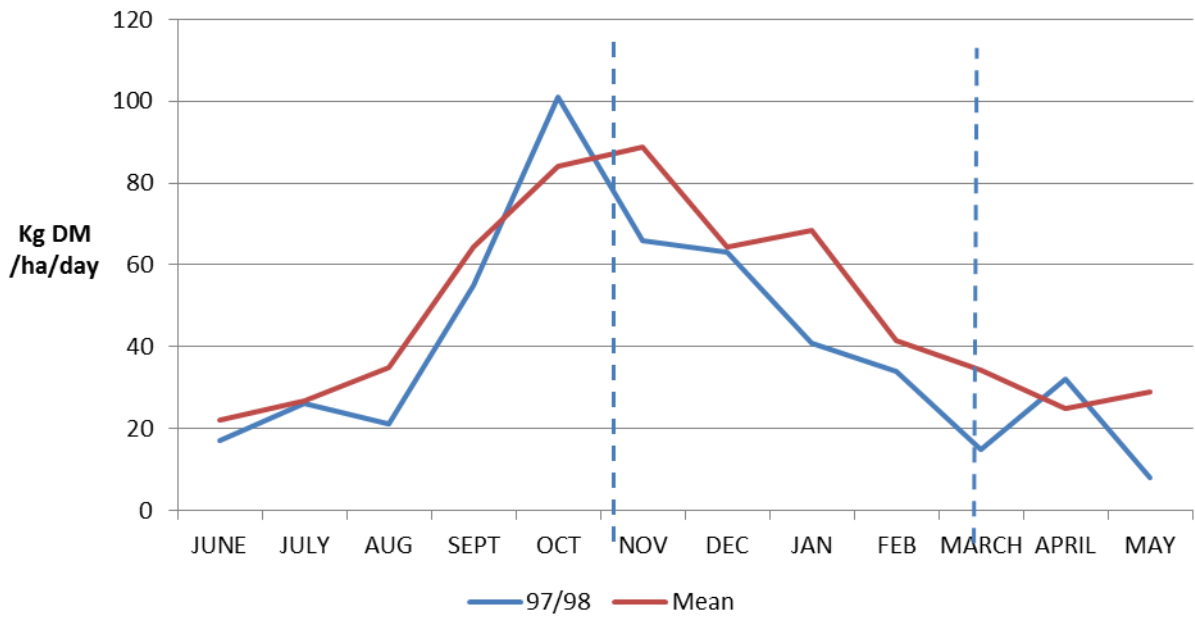

Hamilton Pasture Growth 97/98 (severe El Nino) compared with long term mean

Reducing the damage